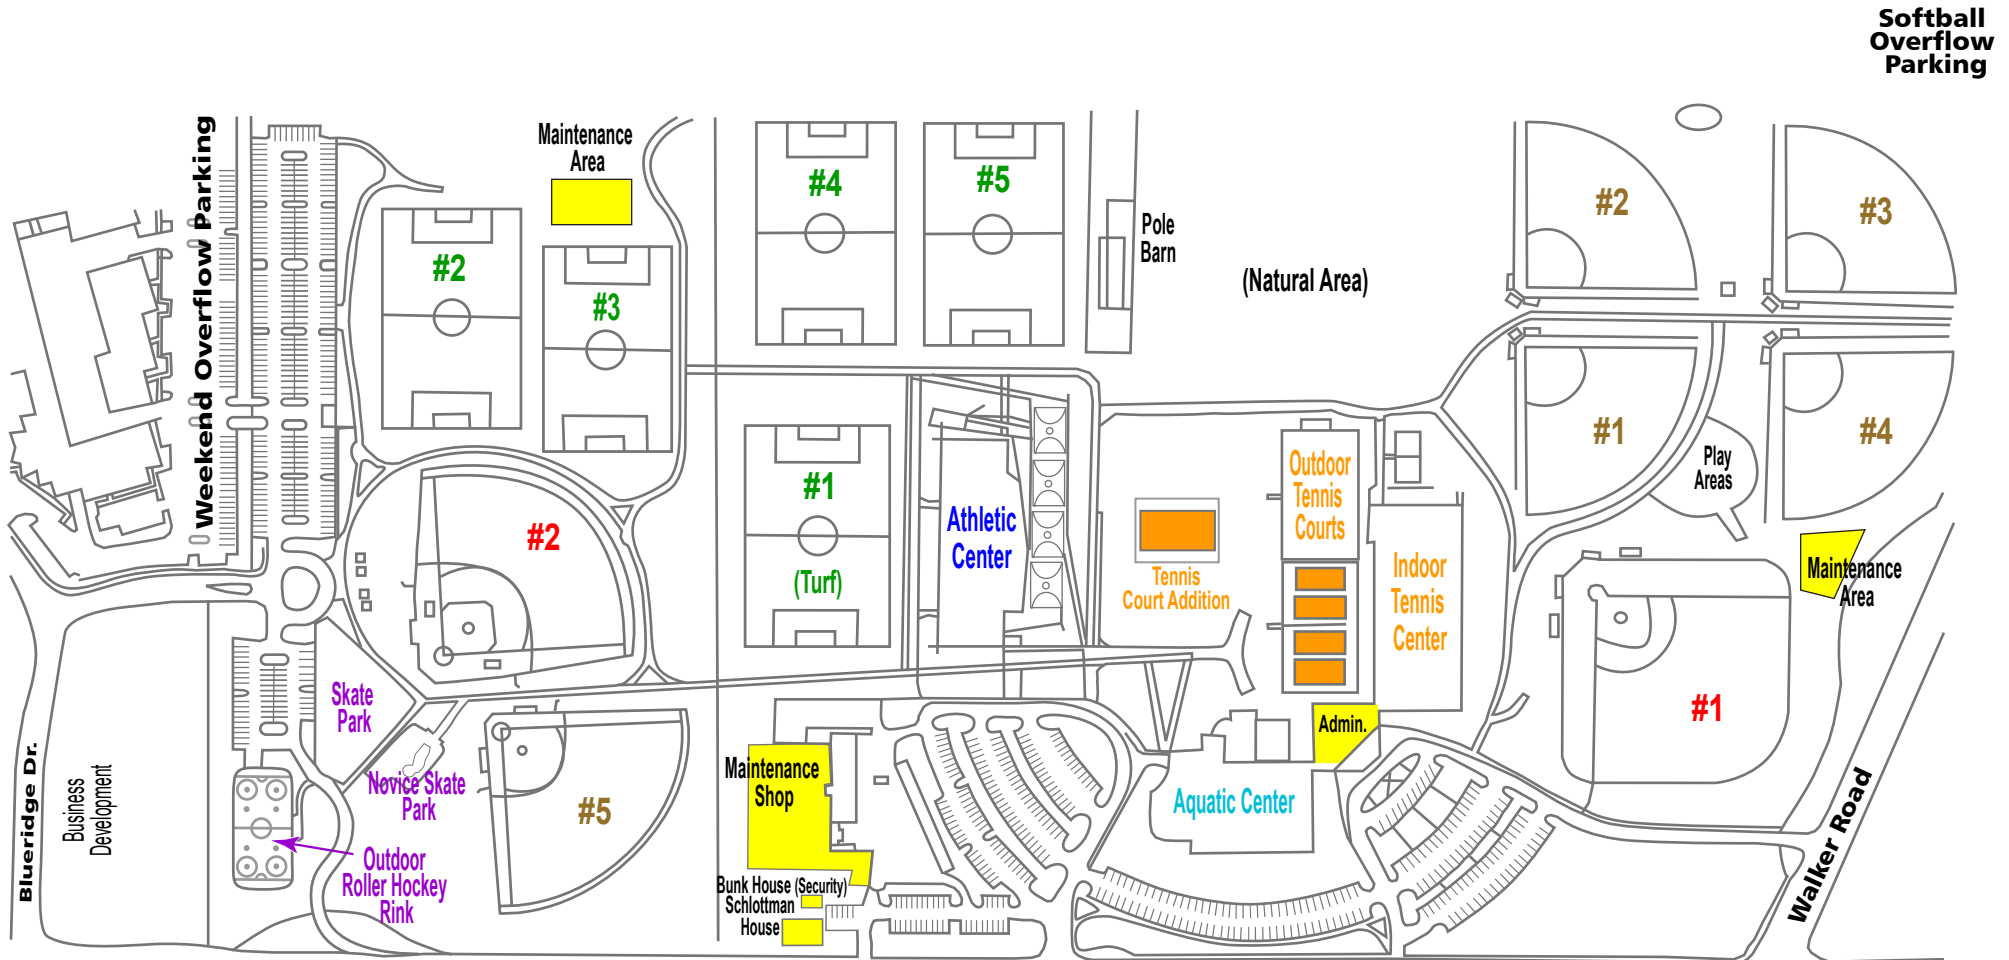

# Howard M. Terpenning Recreation Complex

## Tualatin Hills Park & Recreation District

- |                   |                            |
|-------------------|----------------------------|
| Softball/Baseball | Tennis                     |
| Baseball          | Extreme Sports             |
| Soccer            | Maintenance/Security/Admin |

**NO THPRD Parking!**  
Fred Meyer