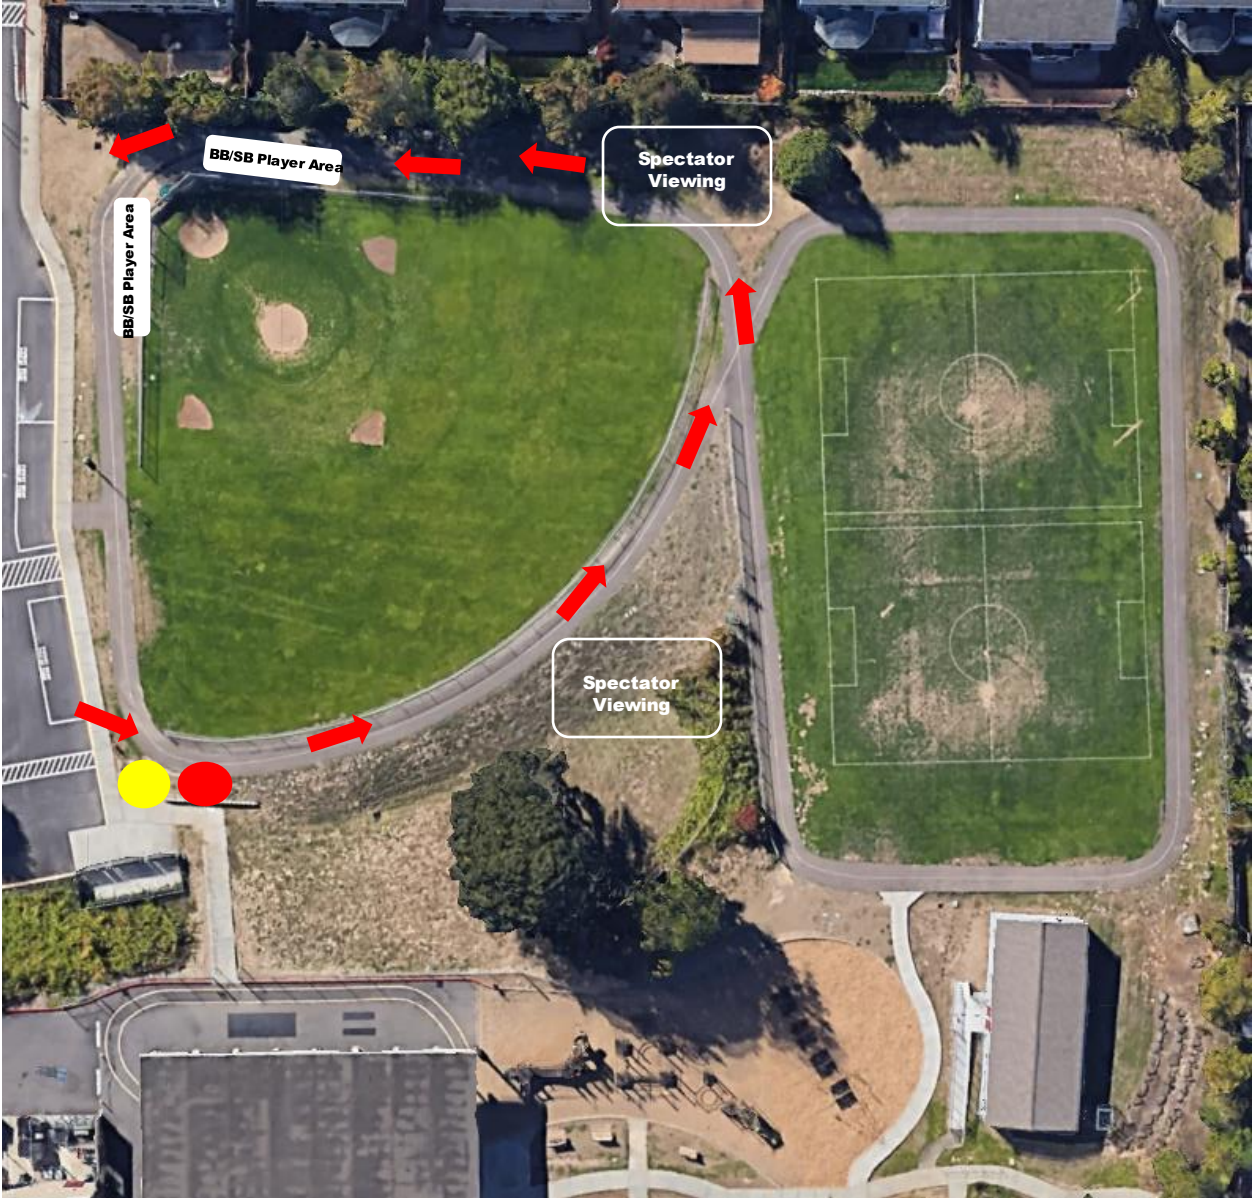

Jacob Wismer Elementary

KEY:

-  Player's Restroom
-  Spectator's Restroom
-  Attendee Foot Traffic Flow